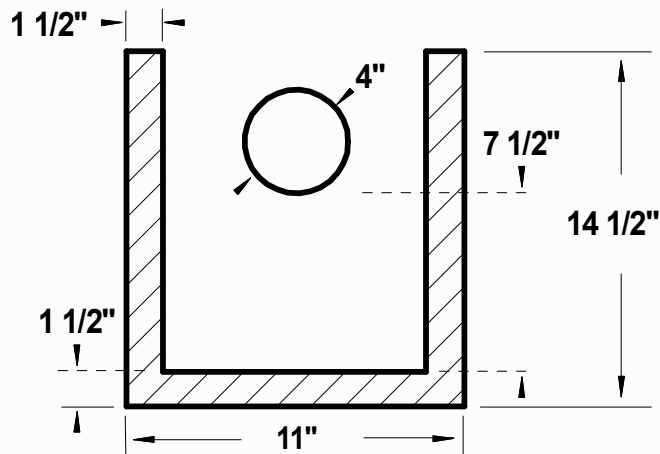

SIDES

FRONT & BACK

DROP BOX

(070108 WCP) 6001 DB